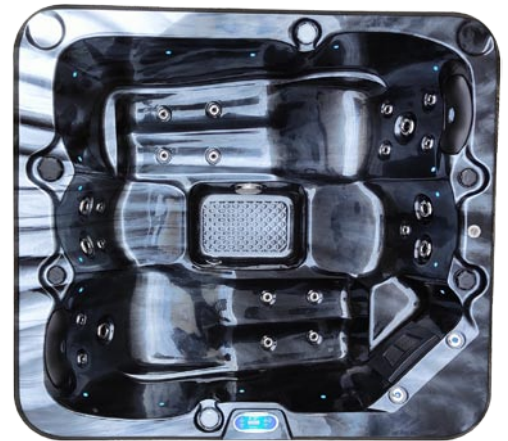

# Reef Deluxe Platinum Spa

Elsewhere price \$8,990

**Clearance Price \$4,999**

**Limited Stock**

Scan QR code  
for purchase

**Dimensions:** 1.9m x 1.7m x 0.76m

**Seating:** 2 Loungers & 2 Chairs

**Water Capacity:** 800L

**Dry Weight:** 230kg

**Filled Weight:** 1030kg

**Power:** 10amp

## Spa Features

- Balboa control system
- Time programable control system to take advantage of home solar systems
- Premium 2hp high speed jet pump with built in energy efficient cleaning pump
- Premium 2kw set and forget inbuilt heater
- Ozone water sanitiser
- 23 x Premium Jets with stainless steel faces (Not standard clip in jets)
- 2 x Padded headrest with LED multicoloured lights
- 2 x Waterfalls with LED multicoloured lights
- 2 x Drink coasters with LED multicoloured lights
- 20 x LED multicoloured wall lights
- Water directional control handle
- Water pressure control handles
- Insulated key lockable vinyl hardcover
- Insulated energy efficient cabinet
- Insulated energy efficient solid ABS-fiberglass reinforced base
- Stainless steel structural frame
- 10 Amp power lead supplied

# Reef Deluxe Platinum Spa

Black Opal & Grey Cabinet

White Opal & Grey Cabinet

Blue Opal & Grey Cabinet